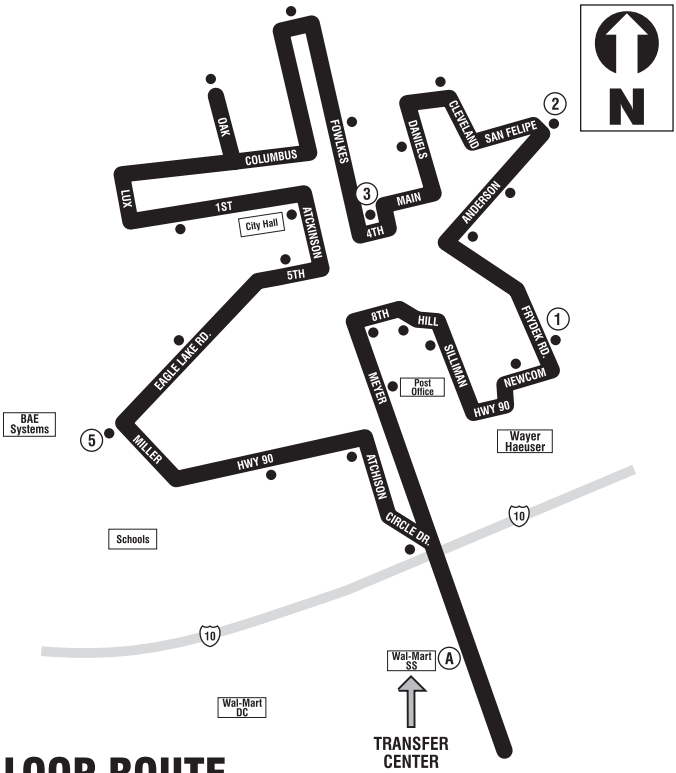

SEALY LOOP

LOOP ROUTE

FARES:

SEE FARES & TICKETS PAGE ON OUR WEBSITE:
WWW.GOTRANSIT.ORG

WAL-MART SS	FRYDEK RD.	SAN FELIPE RD.	BILLS	THE OAKS	EAGLE LAKE RD.
Ⓐ	①	②	③	④	⑤
6:00	6:10	6:20	6:30	6:40	6:50
7:00	7:10	7:20	7:30	7:40	7:50
8:00	8:10	8:20	8:30	8:40	8:50
9:00	9:10	9:20	9:30	9:40	9:50
10:00	10:10	10:20	10:30	10:40	10:50
11:00	11:10	11:20	11:30	11:40	11:50
12:00	12:10	12:20	12:30	12:40	12:50
1:00	1:10	1:20	1:30	1:40	1:50
2:00	2:10	2:20	2:30	2:40	2:50
3:00	3:10	3:20	3:30	3:40	3:50
4:00	4:10	4:20	4:30	4:40	4:50
5:00	5:10	5:20	5:30	5:40	5:50