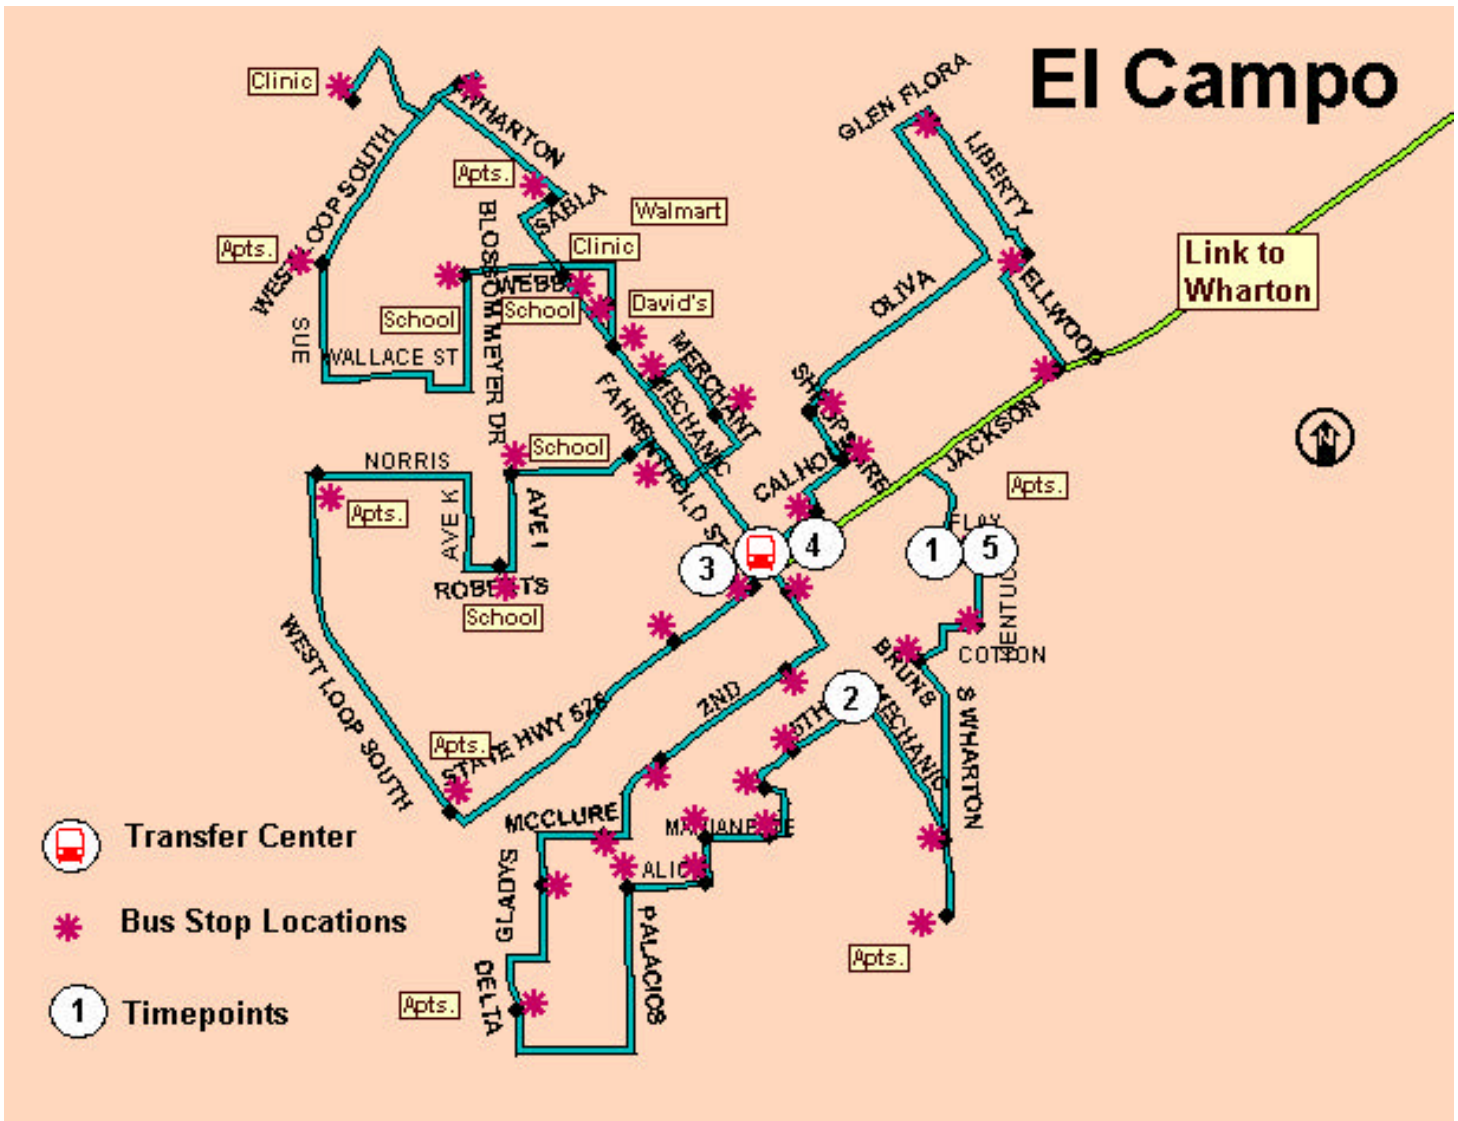

Getting You Where Your Need to Go!

WHARTON COUNTY

Colorado Valley Transit
PO Box 940 - 108 Cardinal Lane (FM806)
Columbus, Texas 78934
979-732-6281 - 979-732-6283

Getting You Where Your Need to Go!

WHARTON COUNTY

EL CAMPO LOOP				Weekday
1	2	3	4	5
Flax/ Kentucky	E 5th St/ Alamo	Mechanic HEB	Mechanic HEB	Flax/ Kentucky
7:00	7:15	7:30	7:45	8:00
8:00	8:15	8:30	8:45	9:00
9:00	9:15	9:30	9:45	10:00
10:00	10:15	10:30	10:45	11:00
11:00	11:15	11:30	11:45	12:00
12:00	12:15	12:30	12:45	13:00
13:00	13:15	13:30	13:45	14:00
14:00	14:15	14:30	14:45	15:00
15:00	15:15	15:30	15:45	16:00
16:00	16:15	16:30	16:45	17:00
17:00	17:15	17:30	17:45	18:00

For more information please call

1-800-548-1068

or

cvt@gotransit.org

Colorado Valley Transit
 POBox940 - 108 Cardinal Lane (FM806)
 Columbus, Texas 78934
 979-732-6281 - 979-732-6283